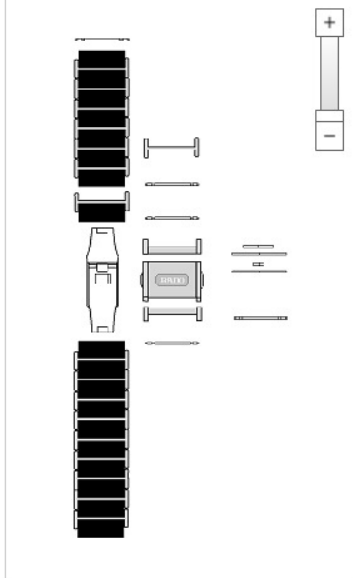

Reference: 07.04408

	Reference	Name
Kit		
→	72.04408	Clasp Integral L, 04408
→	74.0056	Adj-Links bracelet ref. 04408
Components		
→	40.5088	Push Pin 1.10 x 19.00 x 0.78 x 1.20
→	40.5088	Push Pin 1.10 x 19.00 x 0.78 x 1.20
→	40.5088	Push Pin 1.10 x 19.00 x 0.78 x 1.20
→	40.5088	Push Pin 1.10 x 19.00 x 0.78 x 1.20
→	40.5088	Push Pin 1.10 x 19.00 x 0.78 x 1.20
→	76.00549	Set pin/tube No 2 Integral L
→	76.00550	Set pin/tube No 3 Integral L
→	76.00552	Buckle cove + J/P No5 Integral L, yellow
→	76.01634	Brac part
→	76.01967	H-Link Integral Bracelet L, yellow